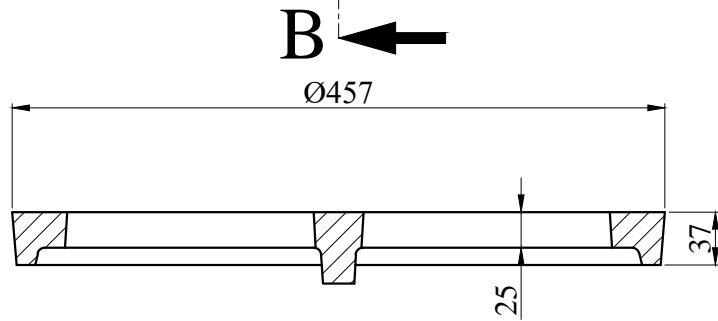

SECTION " B - B "

GRATE  
BOTTOM VIEW

SECTION " A - A "

IRON4CITY.COM

D			Date:	2023-08-02
C			produit/product:	GRATE - T4
B			Masse / Weight:	25.0 kg.
A			Fonte Grise/Grey Iron	A48 CLASS 30B
REV.	DESCRIPTION	DATE		